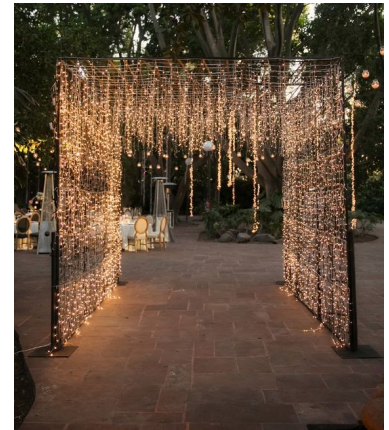

## Grand Entrance for Front lawn Floating Platform & Entrance arch with LED plus 4 Upside-down Sparklers

Price 2,800 Euros plus VAT

- Floating Platform' over the swimming pool for Grand Entrance
- Entry steps to the lawn
- Entrance arch with LED
- 4 Upside-down Sparklers

Grand Entrance for Front lawn  
Floating Platform & Entrance arch with LED plus 4 Upside-down Sparklers

Price 3,350 Euros plus VAT

- Floating Platform' over the swimming pool for Grand Entrance
- Entry steps to the lawn
- Entrance arch with LED
- 4 Upside-down Sparklers
- White Dancefloor
- Personalized Initials of The Bride and Groom (such as A & E is included), 1.5-meter diameter
- Delivery, set up and pick up
- Overhead star projector
- 