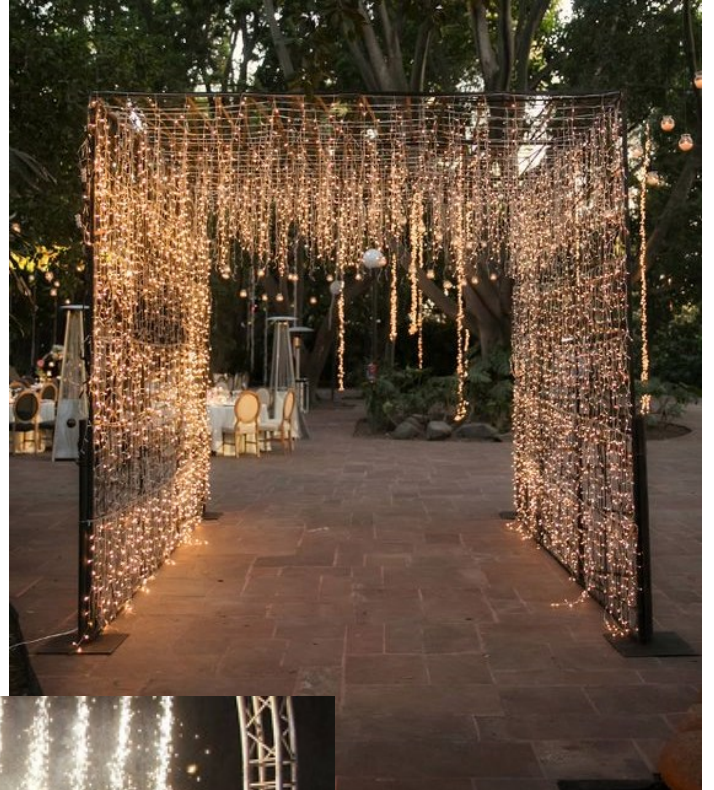

## Personalized White Star Dancefloor

5 meter \* 5 Meters

Price 650 Euros plus VAT

- White Dancefloor
- Personalized Initials of The Bride and Groom (such as A & E is included), 1.5-meter diameter
- Delivery, set up and pick up
- Overhead star projector
- *Please note Further costs will apply to put the dancefloor on a grass or uneven area, where no substructure is in place. Extra digits, on the personalization of the dancefloor is a further cost, each further digit is 7 Euros plus VAT (such as for the date to be added) Extra Cliché and designing is also a further cost, based on your desires.*

## Entrance arch and Upside-down Sparklers

5 meter \* 5 Meters

Price 500 Euros plus VAT

- Entrance arch 3.5 meters with 450 LED Lights, (can be used to suspend wedding cake if the suspended cake is added to your package)
- 4 Upside down sparklers

## Entrance arch, Upside-down Sparklers & Suspended cake

5 meter \* 5 Meters

Price 750 Euros plus VAT

- Entrance arch 3.5 meters with 450 LED Lights
- 4 Upside down sparklers
- Suspended wedding cake 3 tiers stand

Grand Entrance for Front lawn  
Floating Platform & Entrance arch with LED plus 4 Upside-down Sparklers

Price 2,400 Euros plus VAT

- Floating Platform' over the swimming pool for Grand Entrance
- Entry steps to the lawn
- 4 Sparklers